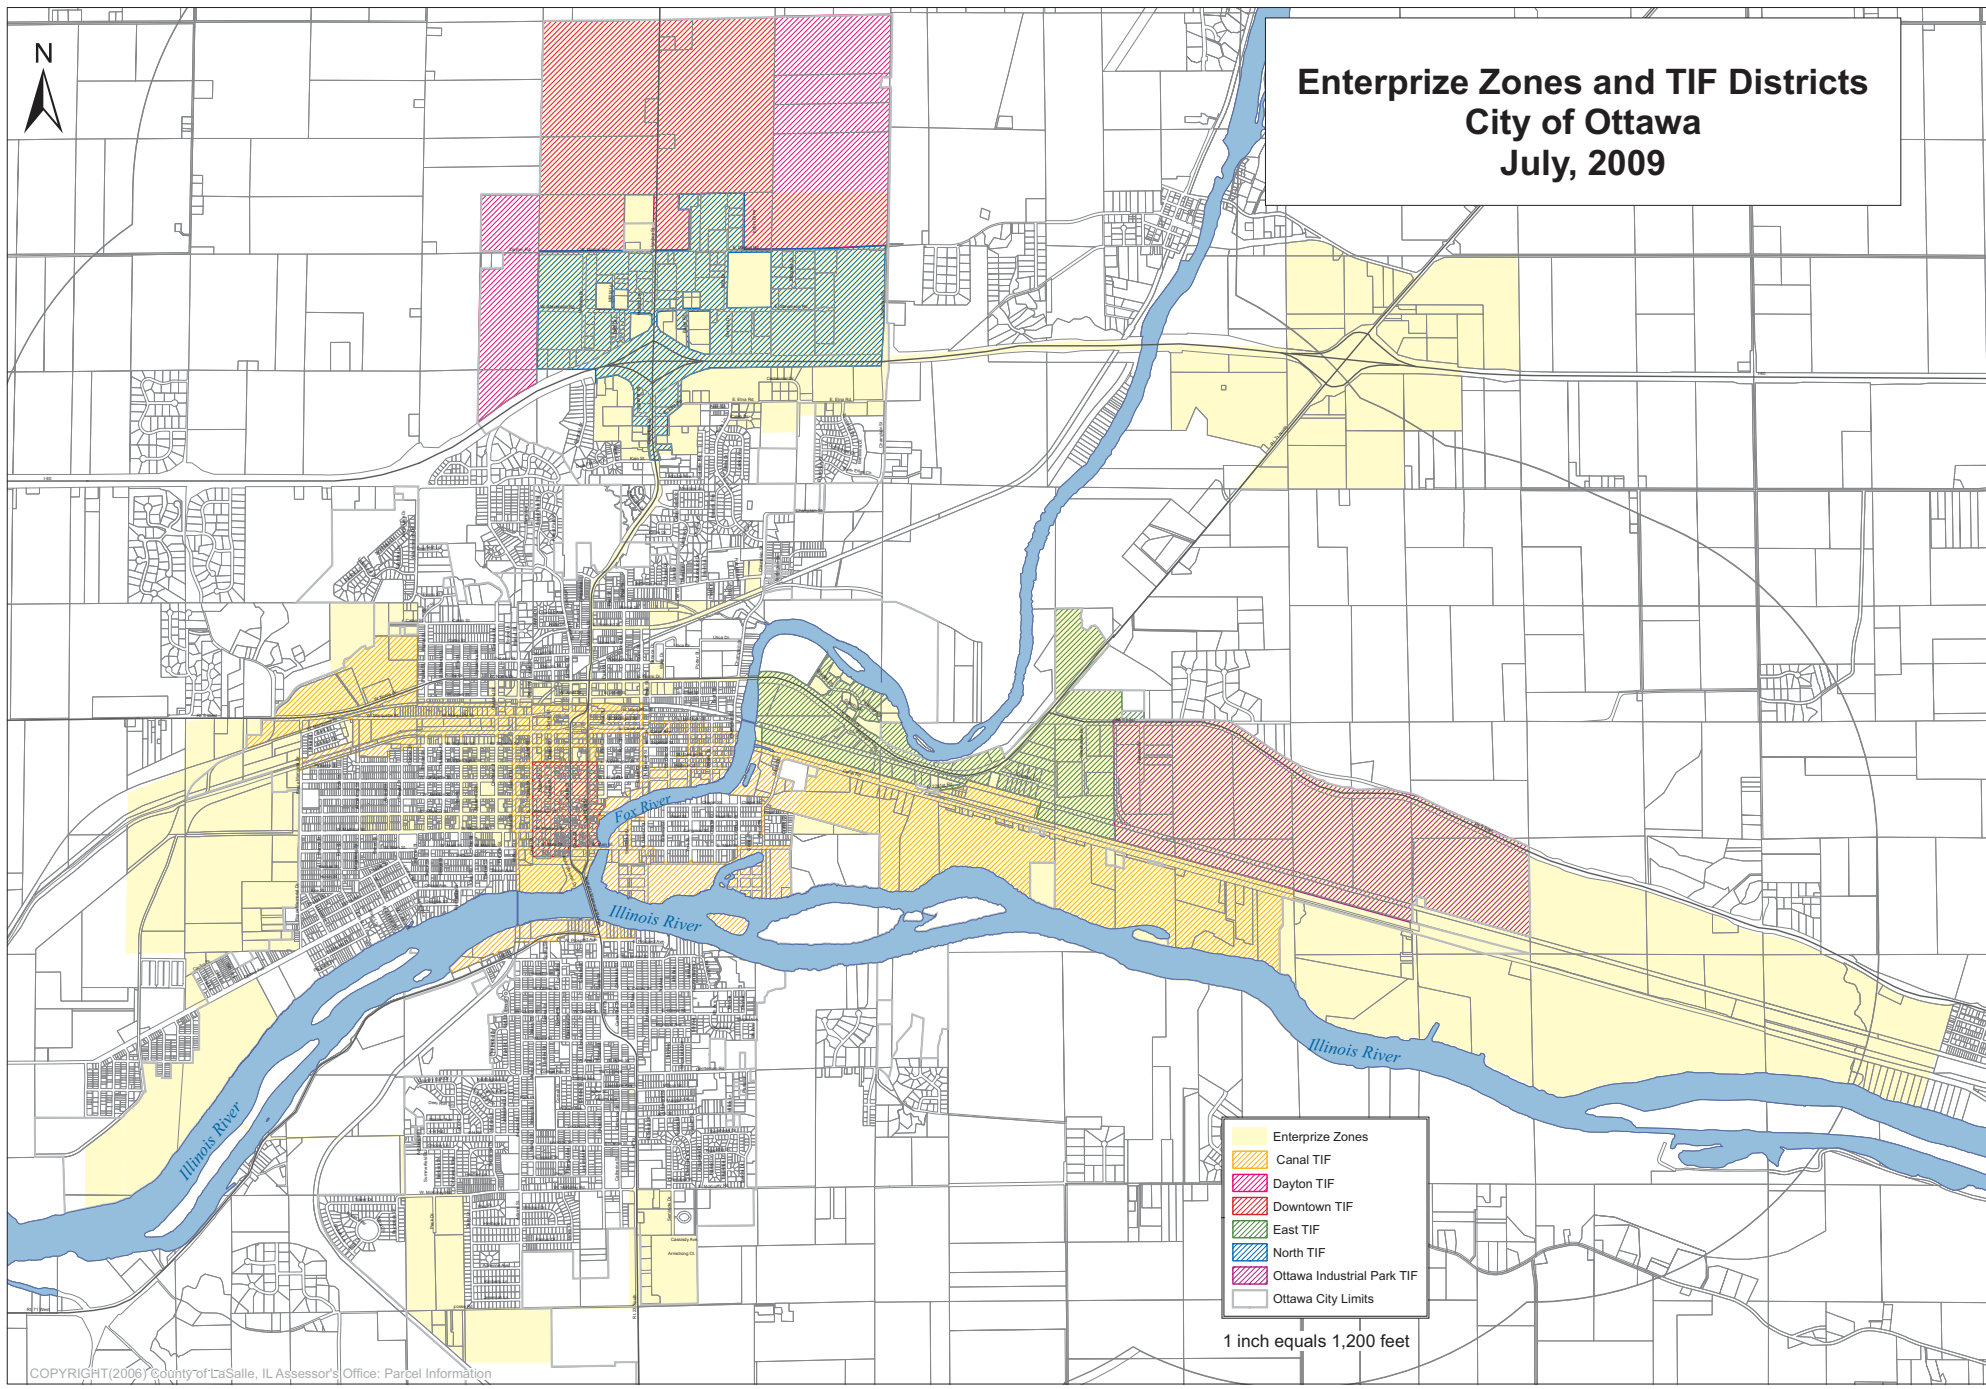

Enterprise Zones and TIF Districts City of Ottawa July, 2009

- Enterprise Zones
- Canal TIF
- Dayton TIF
- Downtown TIF
- East TIF
- North TIF
- Ottawa Industrial Park TIF
- Ottawa City Limits

1 inch equals 1,200 feet